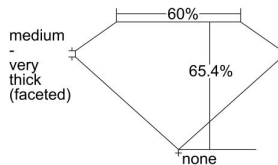

GIA®

FACSIMILE

GIA REPORT 7452119239

Verify this report at GIA.edu

GIA NATURAL DIAMOND DOSSIER®

November 01, 2022
GIA Report Number 7452119239
Shape and Cutting Style ..... Pear Brilliant
Measurements ..... 7.33 x 4.81 x 3.15 mm

GRADING RESULTS

Carat Weight ..... 0.70 carat
Color Grade ..... G
Clarity Grade SI1

ADDITIONAL GRADING INFORMATION

Polish ..... Excellent
Symmetry ..... Very Good
Fluorescence ..... None
Clarity Characteristics ..... Crystal, Cloud
Inscription(s): GIA 7452119239

PROPORTIONS

Profile not to actual proportions

GRADING SCALES

GIA COLOR SCALE		GIA CLARITY SCALE			
COLORLESS	D	VERY VERY SLIGHTLY INCLUDED	FLAWLESS		
	E		INTERNALLY FLAWLESS		
	F	VERY SLIGHTLY INCLUDED	VVS₁		
	G		VVS₂		
	H		VS₁		
	NEAR COLORLESS	I	SLIGHTLY INCLUDED	VS₂	
		J		SI₁	
		FAINT	K	INCLUDED	SI₂
			L		I₁
			M		I₂
VERT LIGHT	N	LIGHT	I₃		
	O				
	P				
	Q				
	R