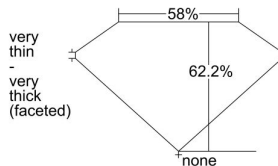

GIA®

FACSIMILE

GIA REPORT 6441828371

Verify this report at GIA.edu

GIA NATURAL DIAMOND DOSSIER®

September 28, 2022
GIA Report Number **6441828371**
Shape and Cutting Style ..... **Pear Brilliant**
Measurements ..... **7.56 x 4.93 x 3.06 mm**

GRADING RESULTS

Carat Weight ..... **0.70 carat**
Color Grade ..... **I**
Clarity Grade **S11**

ADDITIONAL GRADING INFORMATION

Polish ..... **Excellent**
Symmetry ..... **Very Good**
Fluorescence ..... **Faint**
Clarity Characteristics ..... **Twinning Wisp**
Inscription(s): **GIA 6441828371**

PROPORTIONS

Profile not to actual proportions

GRADING SCALES

GIA COLOR SCALE		GIA CLARITY SCALE			
COLORLESS	D	VERY VERY SLIGHTLY INCLUDED	FLAWLESS		
	E		INTERNALLY FLAWLESS		
	F		VVS₁		
	G		VVS₂		
	NEAR COLORLESS	H	VERY SLIGHTLY INCLUDED	VS₁	
		I		VS₂	
		FAINT	J	SLIGHTLY INCLUDED	S1₁
			K		S1₂
	L		I₁		
	VERT LIGHT		M	INCLUDED	I₂
N			I₃		
O					
P					
LIGHT	Q				
	R				
	S				
	T				
	U				
	V				
W					
X					
Y					
Z