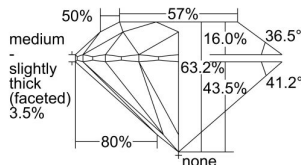

GIA®

FACSIMILE

GIA REPORT 1355959926

Verify this report at GIA.edu

GIA NATURAL DIAMOND DOSSIER®

September 21, 2020
GIA Report Number 1355959926
Shape and Cutting Style ..... Round Brilliant
Measurements ..... 5.37 - 5.40 x 3.40 mm

GRADING RESULTS

Carat Weight ..... 0.61 carat
Color Grade ..... H
Clarity Grade VS1
Cut Grade ..... Excellent

ADDITIONAL GRADING INFORMATION

Polish ..... Excellent
Symmetry ..... Excellent
Fluorescence ..... Medium Blue
Clarity Characteristics ..... Crystal, Pinpoint
Inscription(s): GIA 1355959926

PROPORTIONS

Profile to actual proportions